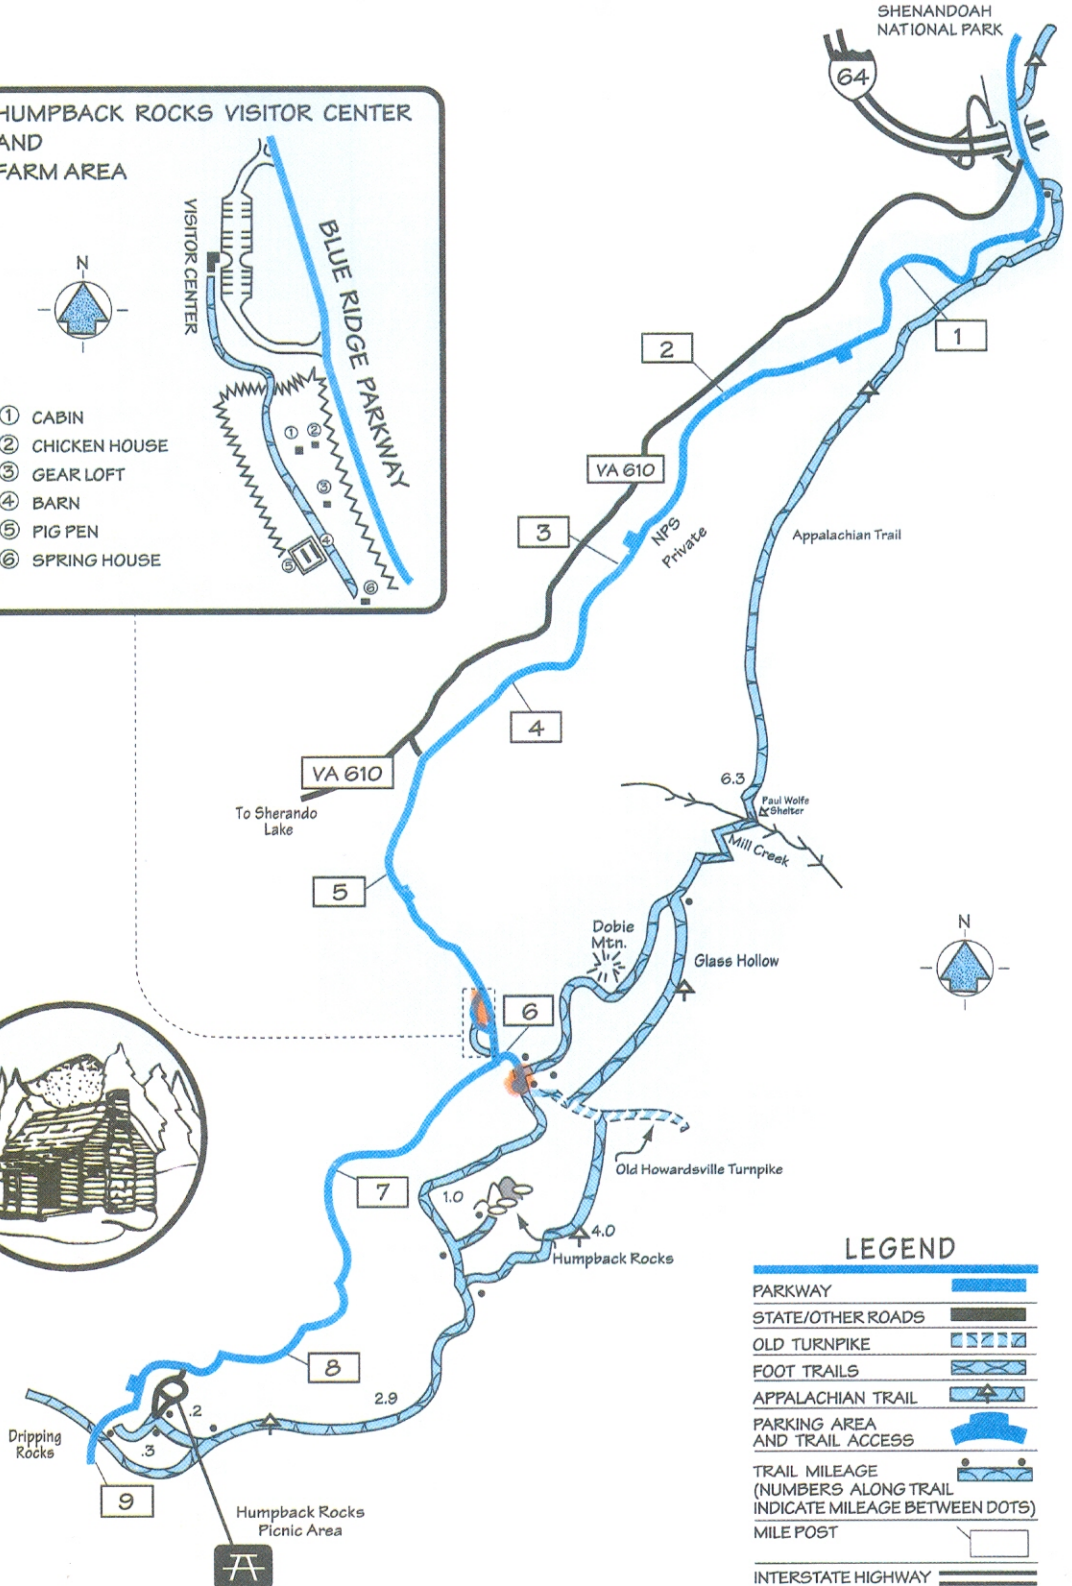

Humpback Rocks Trails

HUMPBACK ROCKS VISITOR CENTER AND FARM AREA

① CABIN
② CHICKEN HOUSE
③ GEAR LOFT
④ BARN
⑤ PIG PEN
⑥ SPRING HOUSE

LEGEND

PARKWAY	
STATE/OTHER ROADS	
OLD TURNPIKE	
FOOT TRAILS	
APPALACHIAN TRAIL	
PARKING AREA AND TRAIL ACCESS	
TRAIL MILEAGE (NUMBERS ALONG TRAIL INDICATE MILEAGE BETWEEN DOTS)	
MILE POST	
INTERSTATE HIGHWAY	