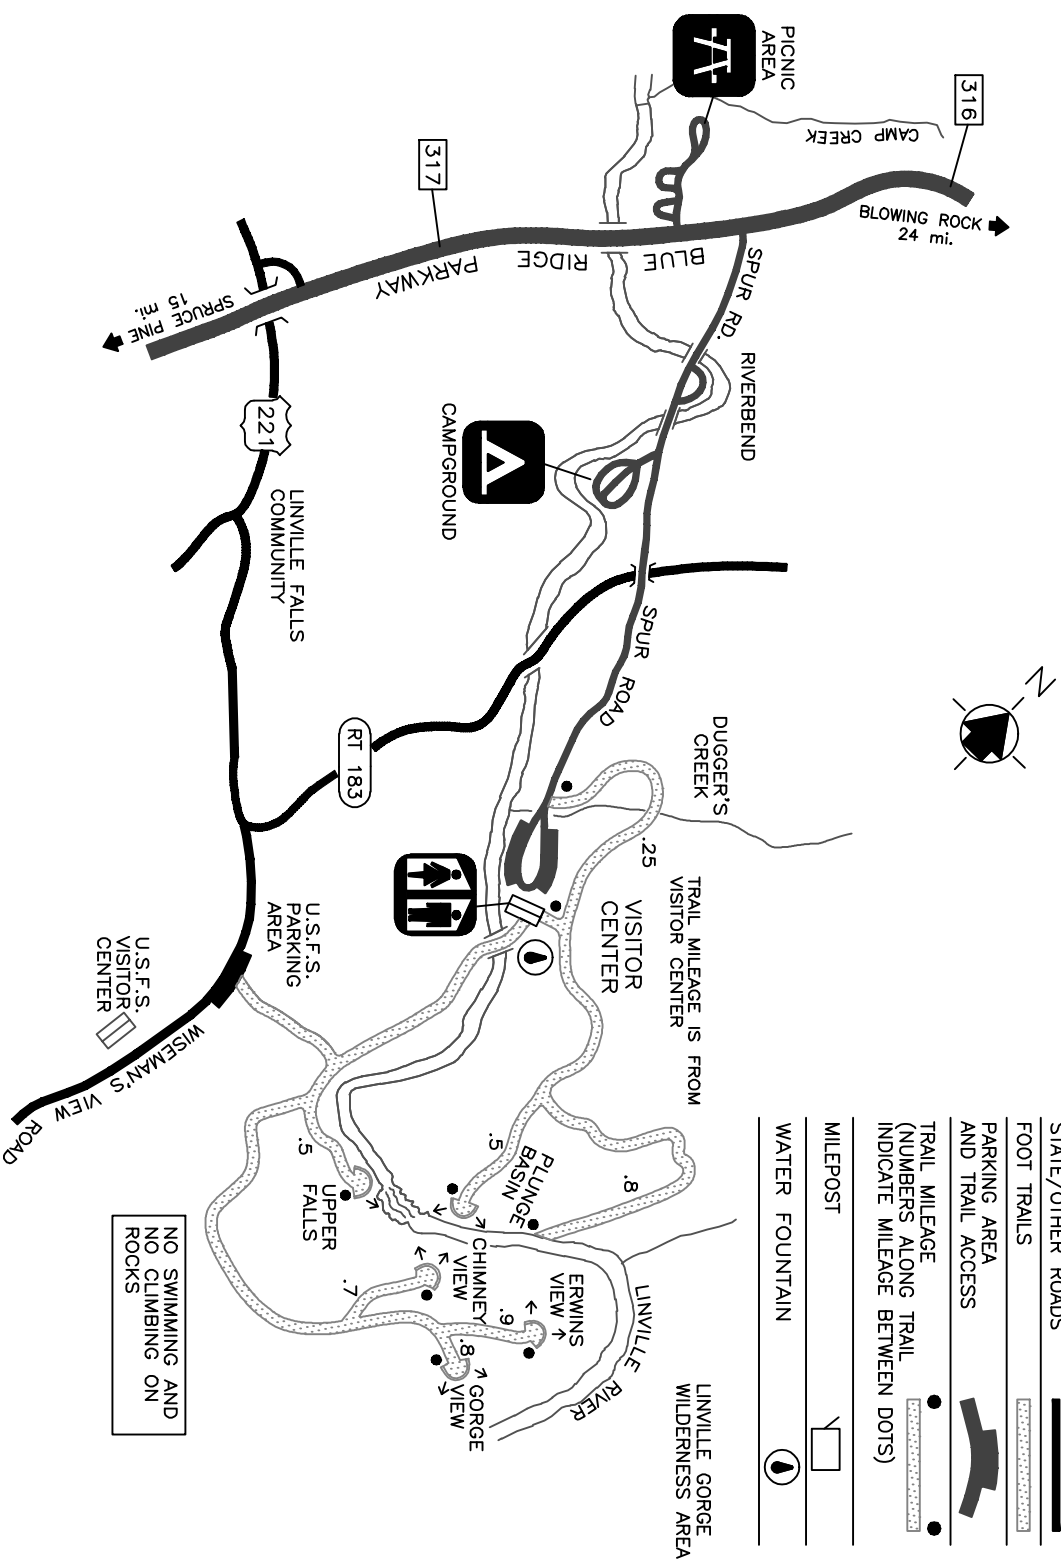

Linville Falls

LEGEND

-  PARKWAY
-  STATE/OTHER ROADS
-  FOOT TRAILS
-  PARKING AREA AND TRAIL ACCESS
-  TRAIL MILEAGE (NUMBERS ALONG TRAIL INDICATE MILEAGE BETWEEN DOTS)
-  MILEPOST
-  WATER FOUNTAIN

NO SWIMMING AND NO CLIMBING ON ROCKS